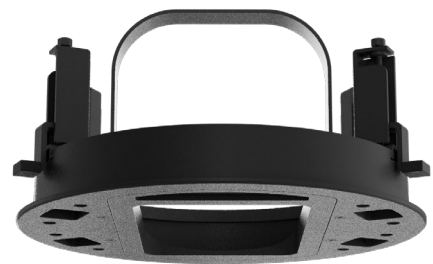

Gineos Set	SKU
	square, white	1051500
	square, anthracite	1052500

Gineos is a product of B-System GmbH. All other products, product names and brand names are the property of their respective owners, all rights reserved.