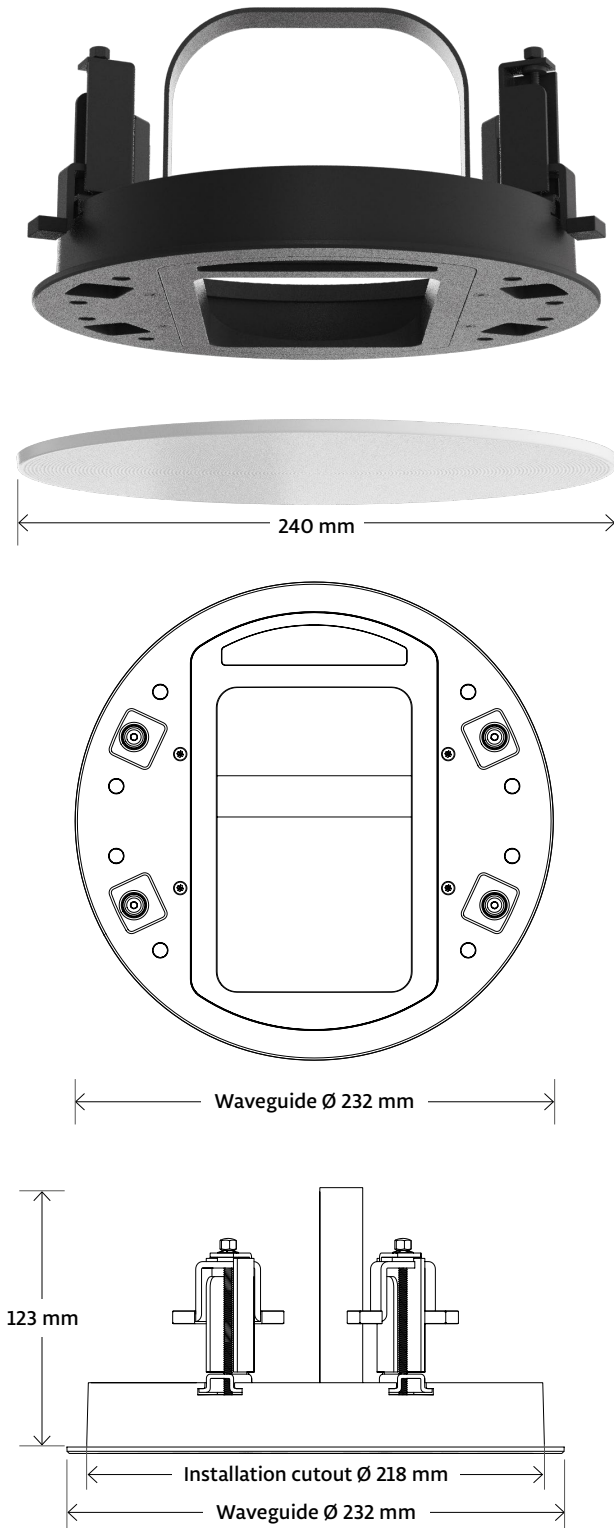

B-SYSTEM

INSTALLATION SOLUTIONS

gineos®

Installation kit for Sonos Era 100, One, One SL
and Play:1 as well as for Denon Home 150

Data sheet

Installation
Video

Designed for installation of Sonos Era 100, One, One SL and Play:1 as well as for Denon Home 150 speakers in ceilings and walls

Features

- Effortless installation of Sonos Era 100, One-series and Denon Home 150 in drywall constructions
- Minimum installation depth of only 123 mm plus cables & connectors
- Defined openings for cables and speaker outlet
- The respective loudspeaker is fixed and protected within the adapter
- Acoustic optimized magnetic design cover easily detachable
- Secure fixing of speaker and adapter in walls and ceilings

- 1 Gineos installation kit for Sonos Era 100, One, One SL, Play:1 and Denon Home 150
- 1 high-quality design cover in white or anthracite
- 1 installation guide
- 1 cardboard packaging

Type	Gineos
Dimensions	Ø 232; Height 123 mm
Installation depth	123 mm (plus cables & connectors)
Installation cutout	circular: 218 mm