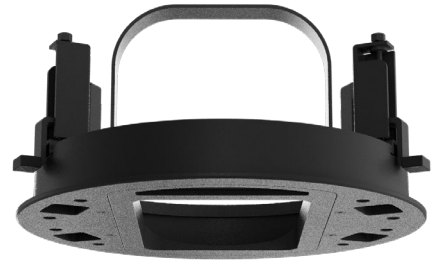

Gineos Set	SKU
	circular, white	1051000
	circular, anthracite	1052000