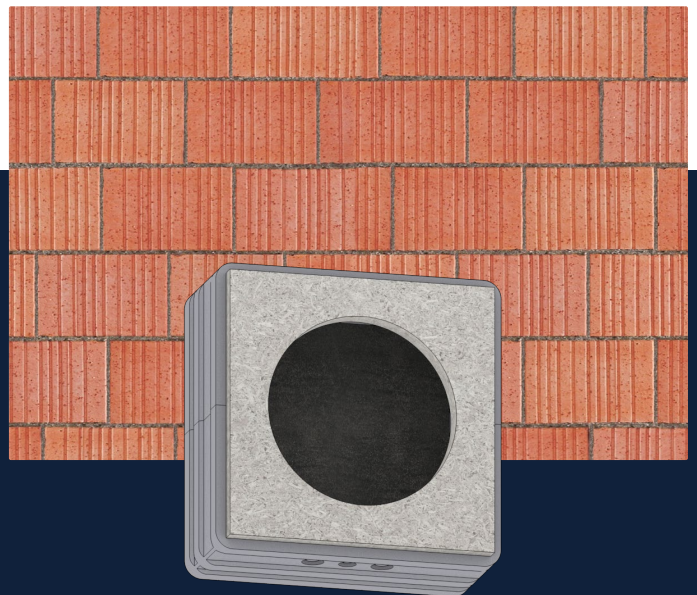

Backbox for brick walls:

Euroboxx M wall
SKU: 1022221

Gineos is a product of the
B-SYSTEM GmbH
Bismarckstraße 19
78652 Deisslingen
Germany

Phone: +49 (0)7420 889-889
E-mail: info@b-system.com
Web: www.b-system.com

Gineos is a product of B-System GmbH.
All other products, product names and brand names are
the property of their respective owners, all rights reserved.