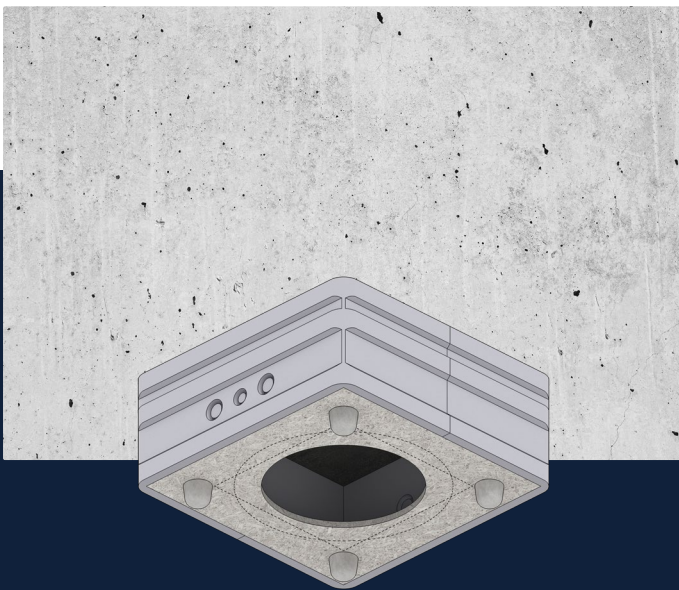

B-SYSTEM

INSTALLATION SOLUTIONS

Backbox for concrete ceilings / concrete walls:

Euroboxx M
SKU: 1022220