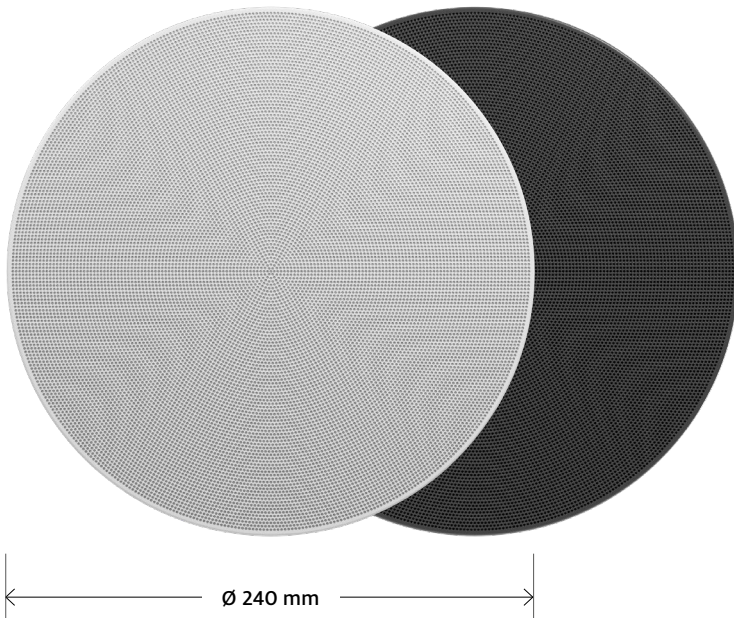

Gineos Set	SKU
	circular, white	1051000
	circular, anthracite	1052000